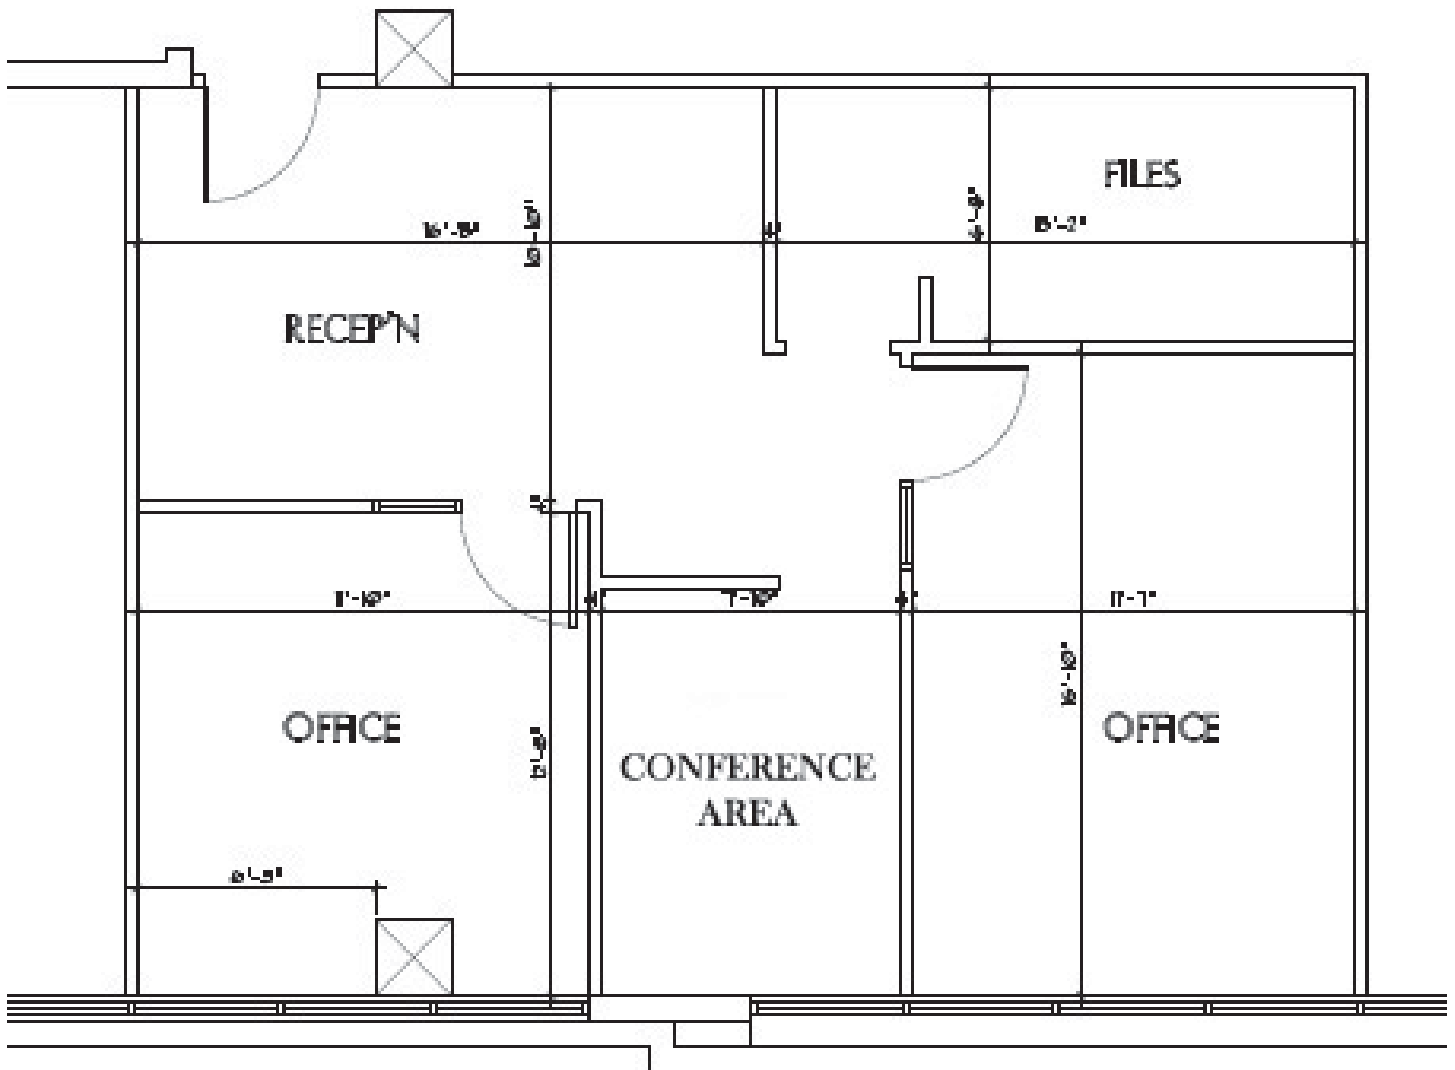

CAUSEWAY CORPORATE CENTRE

SUITE 210 - 915 SF Features

Two Offices
Conference Area
Server/Phone/File Room Newly Resurfaced
New Carpet and Paint
Furnished - Optional

1800 Southeast Tenth Avenue, Suite 300, Fort Lauderdale, FL 33316
T: 954-767-0700 | F: 954-767-0800 | www.hallidaygroup.com/cyc