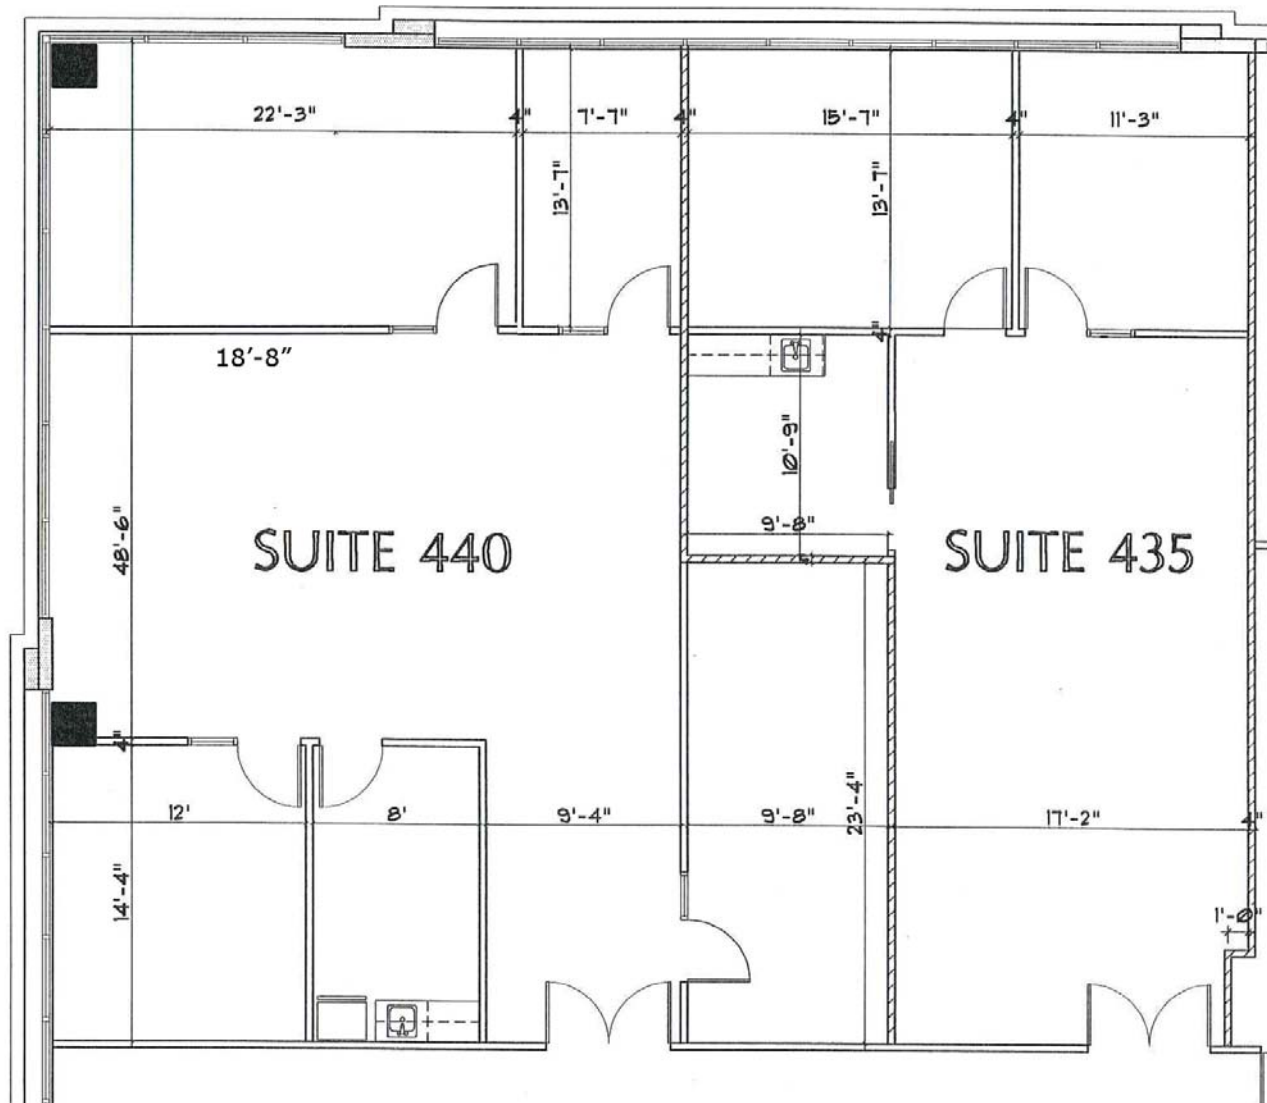

CAUSEWAY CORPORATE CENTRE

SUITE 440 - 2,037 SF Features

Corner Suite on Top Floor
Flexible Floorplan
Conference Room
Built-in Kitchen with Room for Full-Size Refrigerator

1800 Southeast Tenth Avenue, Suite 300, Fort Lauderdale, FL 33316
T: 954-767-0700 | F: 954-767-0800 | www.hallidaygroup.com/cyc