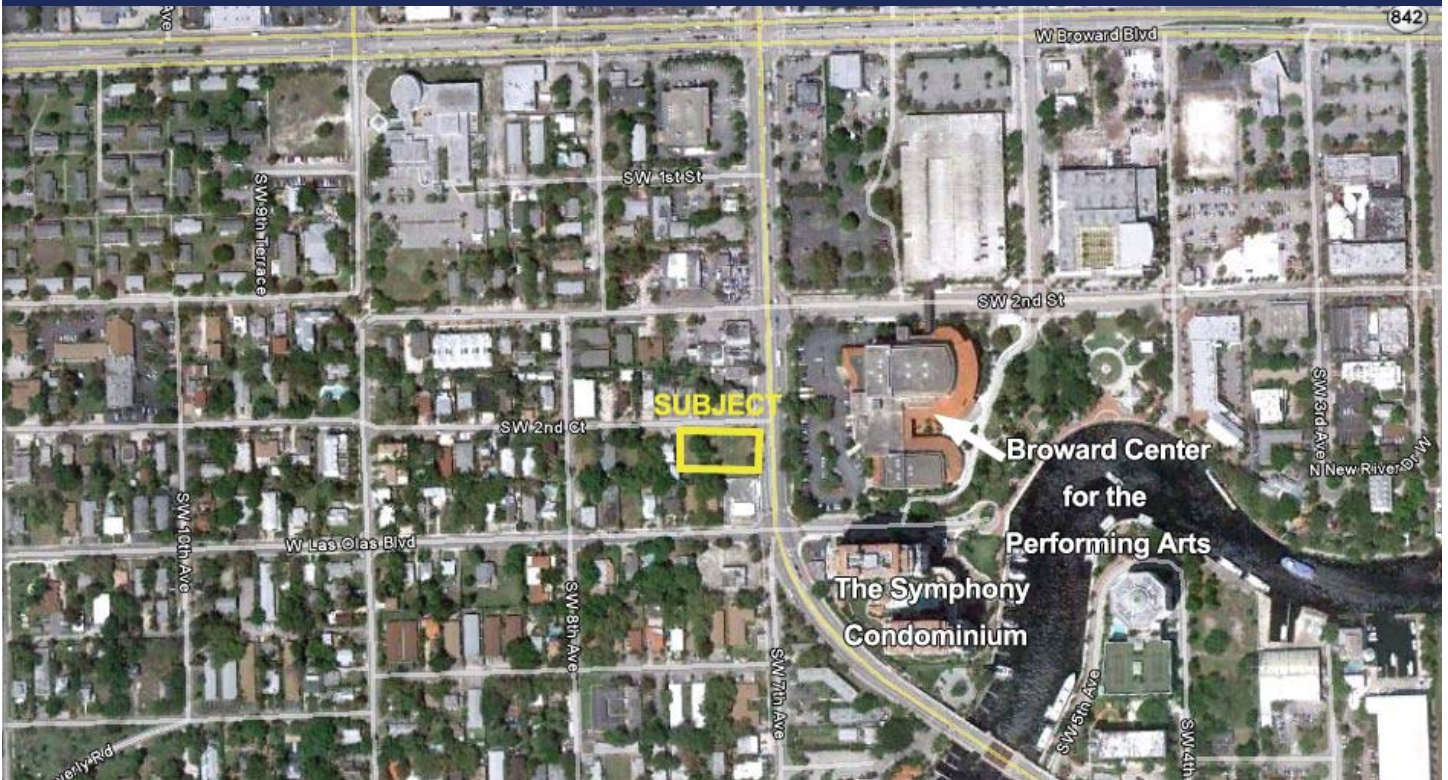

FOR SALE

.48 ACRES DOWNTOWN FORT LAUDERDALE

700-712 SW 2nd Court, Fort Lauderdale, FL 33312

HALLIDAY GROUP