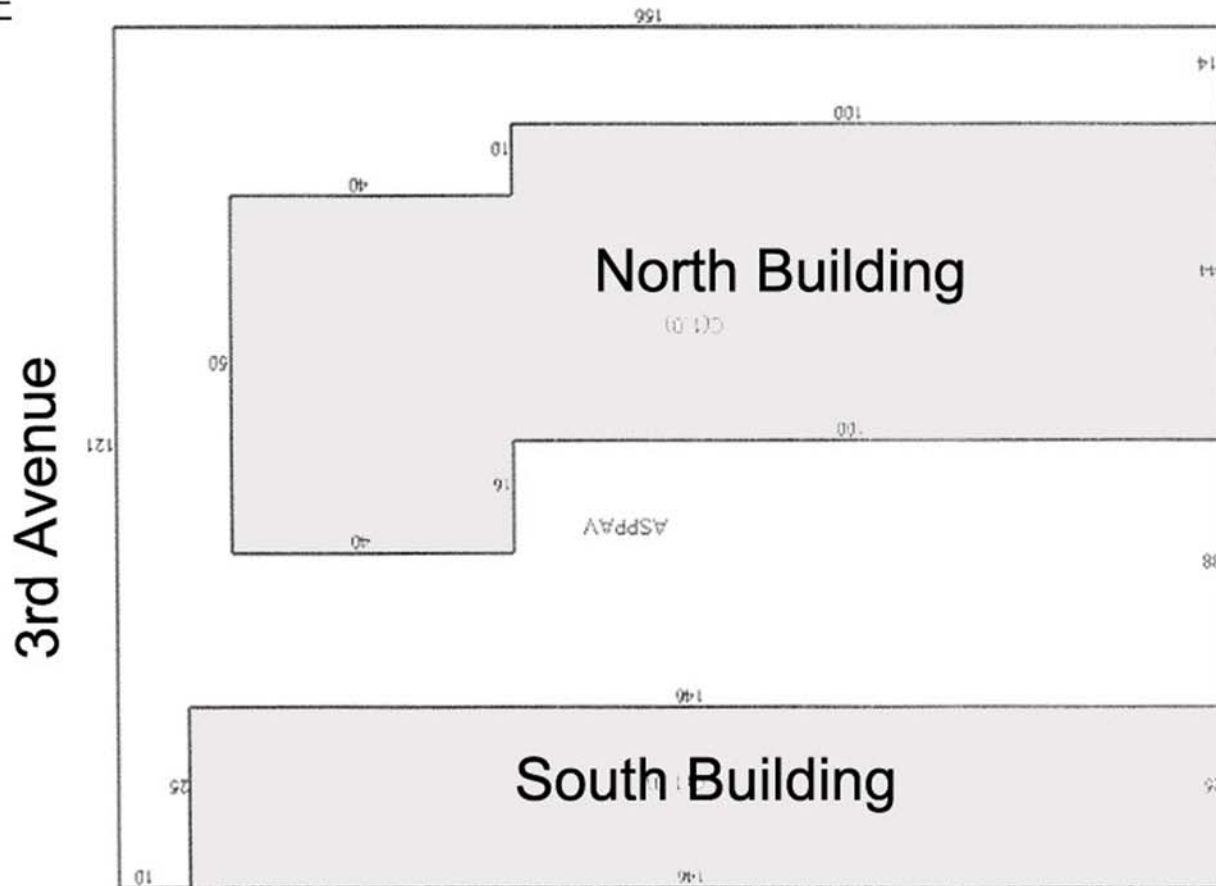

S.W. 30th Street

Warehouse Complex
240 S.W. 30th Street, Fort Lauderdale, FL 33315